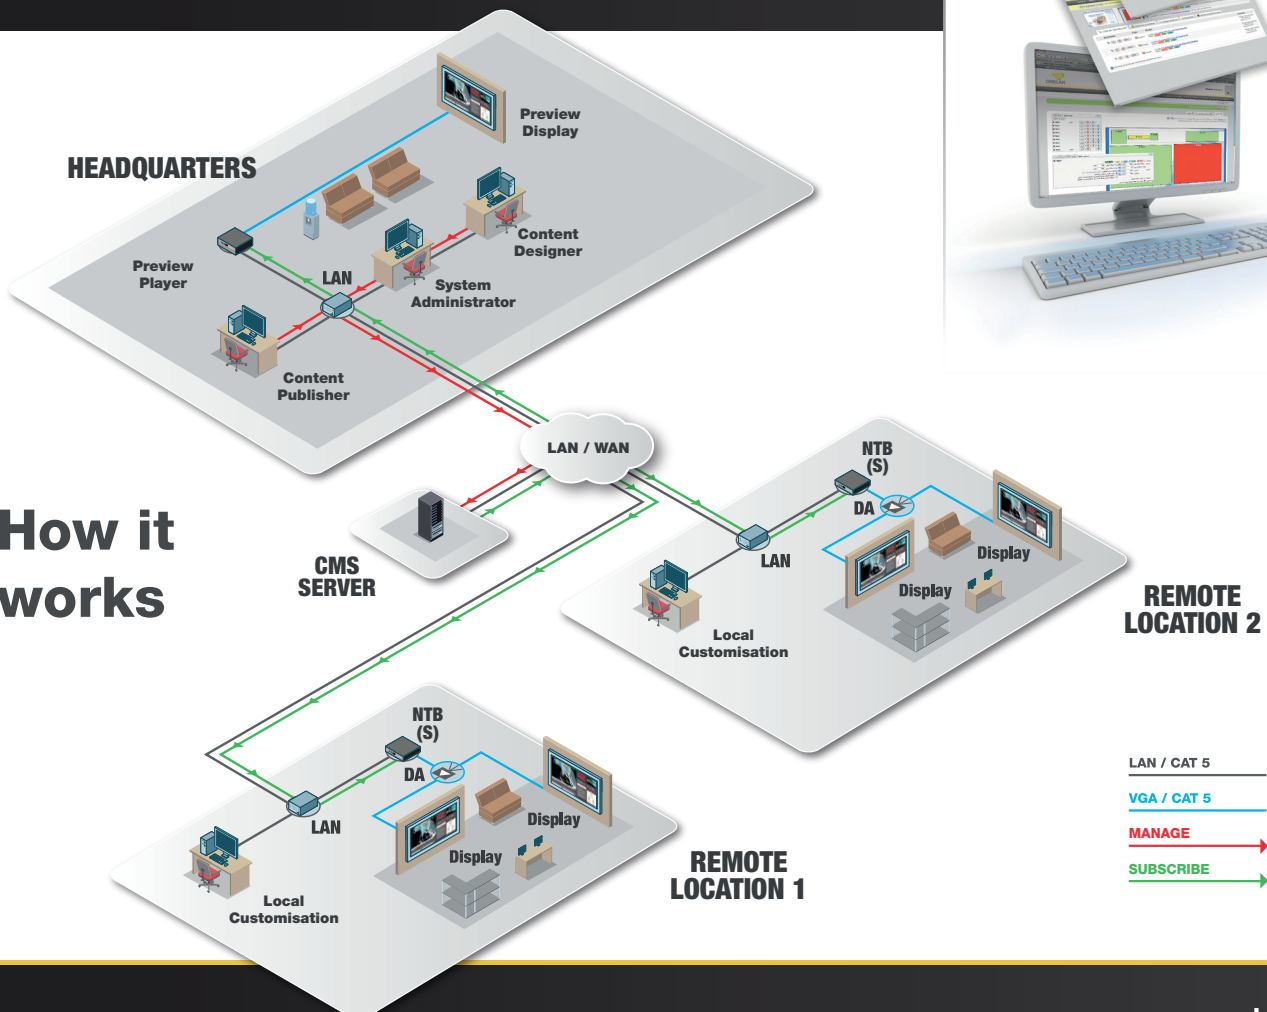

How it works

- LAN / CAT 5
- VGA / CAT 5
- MANAGE
- SUBSCRIBE